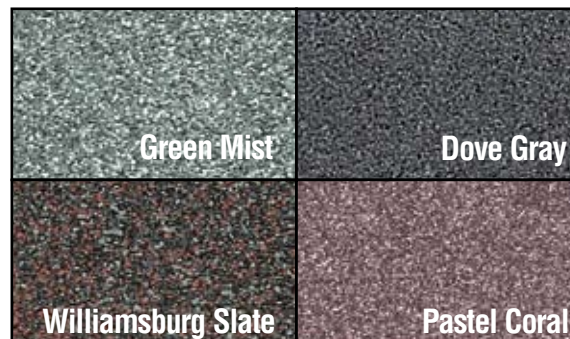

“Popular Choice
For Superior Performance”

Color shown:
**Weathered
Gray**

Note: It is difficult to reproduce the color clarity and actual color blends of these products. Before selecting your color, please ask to see several full-size shingles.

Most Popular Colors

<i>Ask your contractor which GAF-Elk plant supplies the shingles in your area</i>		
Color Key:	Minneapolis, MN	Mt. Vernon, IN ³
■ Marquis WeatherMax		
● Royal Sovereign		
▲ Sentinel		
Colors:		
Autumn Brown	■ ●	■ ● ▲
Charcoal	■ ●	■ ● ▲
Dove Gray ¹		●
Forest Green	■	■ ●
Golden Cedar	■ ●	■ ● ▲
Green Mist ¹		●
Nickel Gray	■ ●	■ ● ▲
Pastel Coral ¹		●
Silver Lining	■ ●	■ ● ▲
Slate	■ ●	■ ● ▲
Walnut Brown	■ ●	■ ● ▲
Weathered Gray	■ ●	■ ● ▲
White ²	■ ●	■ ●
Williamsburg Slate		●

¹Colors available in select areas only
²ENERGY STAR[®] Qualified and listed with the CRRR (Cool Roof Rating Council)
³Royal Sovereign shingles feature StainGuard[®] ltd. warranty in selected areas

Regional Colors